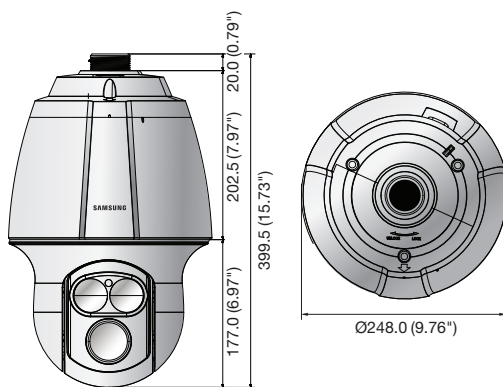

Dimensions

Unit : mm (inch)